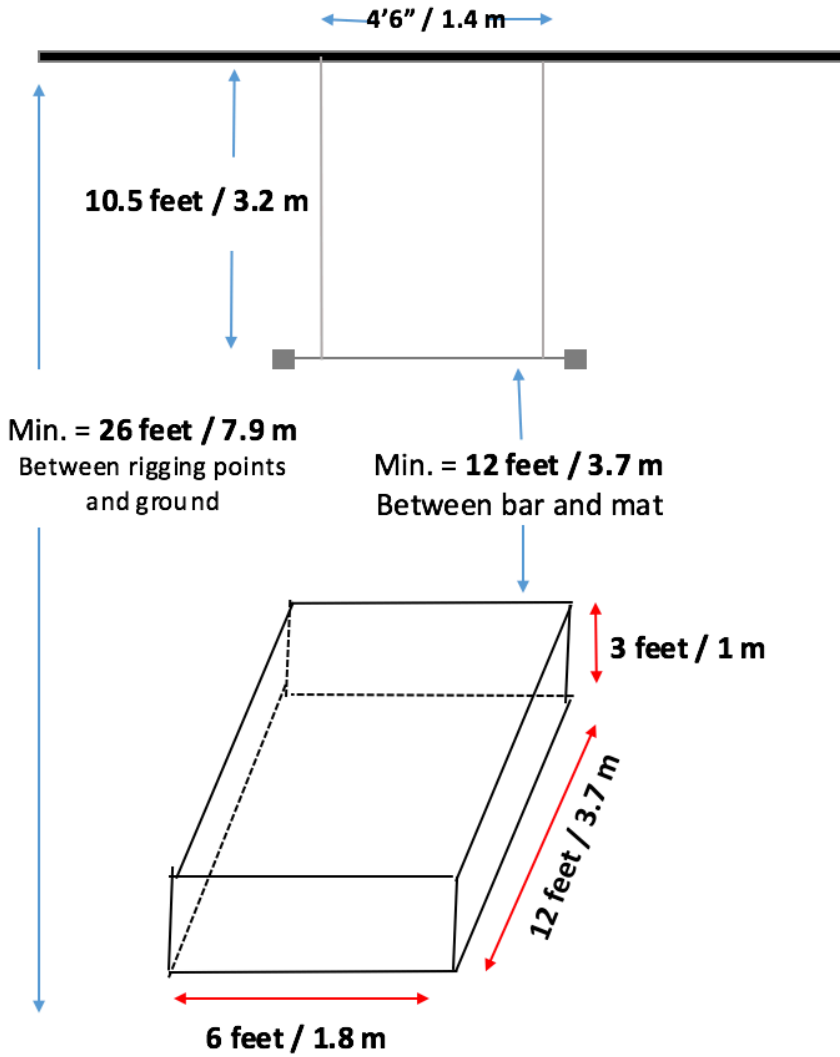

Technical Requirements

Duo Trapeze
Julia & Ash

Rigging: 2 Points required
Min. 750 kg each

We require:

- An acrobatic mat (6 ft wide, 12 ft long, 3 ft high)
- Floor Space of 12 x 12 feet
- A warm up and makeup space